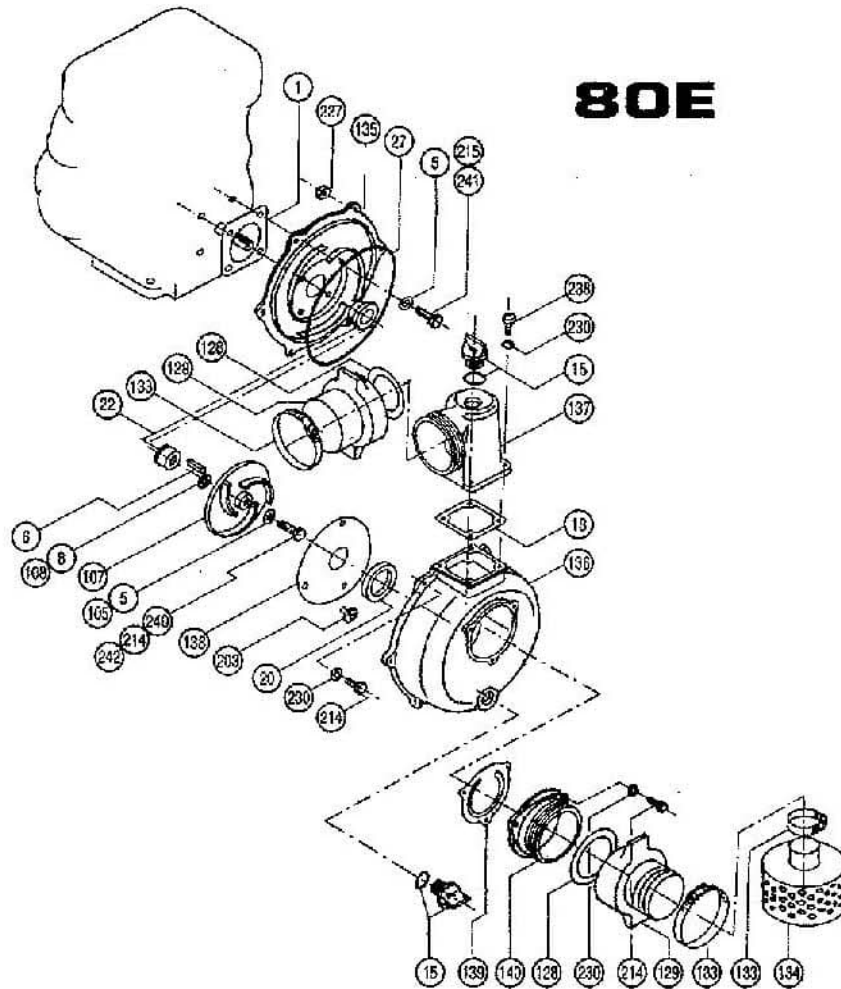

HYMECH PUMPS

PARTS LIST

No	Qty	Description
001*	1	Backplate Gasket
005*	4 or 5	Dubo Washer M8
006	1	Key 3/16"
008	As Req	Shimm 0,2mm (Std Imp.)
015	2	Plug with 'O' ring
018*	1	Discharge Gasket
020*	1	Suction Gasket
022	1	Mechanical Seal
027*	1	Housing 'O' Ring
043	*	Gasket Set
105	0 or 1	Dubo Washer M10 (EY20)
107	1	Impeller 3/4" Keyed
108	As req.	Shimm 0,5mm
128	2	Coupling Gasket
129	2	Quick Coupling Set
133	3	Hose Clamp
134	1	Strainer
135	1	Backplate Housing
136	1	Pump Housing
137	1	Discharge Elbow
138	1	Wear Plate
139	1	Suction Valve
140	1	Suction Cover
203	3	Screw M6 x 12
214	9 or 10	Bolt M8 x 25 HT
215	0 or 4	Bolt M8 x 30 (diesel)
227	6	M8 Hex Nut
230	13	M8 Serrated Washer
238	4	Capscrew M8 x 25
240	1	Bolt 5/16 x 1" UNF
241	4	Bolt 5/16 x 1 1/4" UNF
242	0 or 1	Bolt 3/8 x 1" UNF (EY20)